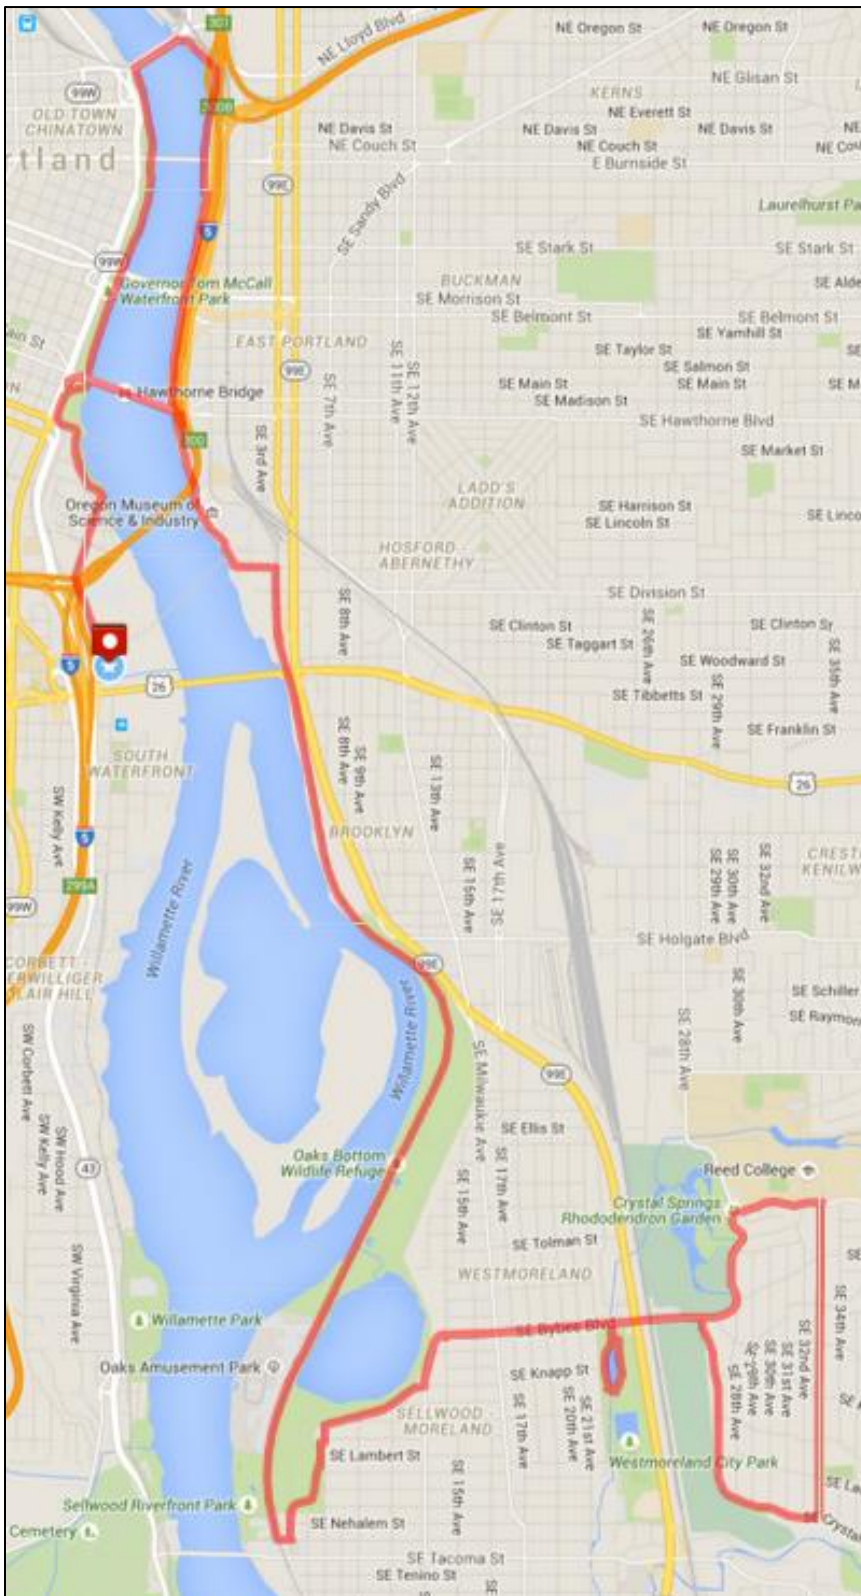

Zidell–Steele/Sellwood Pk/Reed College/Hawthorne 30K

Right on Moody to Bike Path

Cross Right over the Steele Bridge

Follow Path along River to the end past OMSI, Left on Caruthers

Right on 4th to Springwater

Exit Springwater, Left on Spokane

1st Left on Grand to enter Sellwood Park

Exit Park Left on 7th which turns into Sellwood which turns into 13th, then into Bybee

Right past 22nd loop thru Westmoreland Park at restroom and return to Bybee

Right on 27th

Left on SE Reed College Pl

Left on SE Woodstock

Left on SE 28th which turns into Tolman which turns into Bybee

Left past 23rd loop Westmoreland Park at restroom and return to Bybee

Left on Bybee which turns into 13th and then into Sellwood Park

Exit on Grand, Right on Spokane, Right on Springwater

Left over Hawthorne Bridge back to Zidell