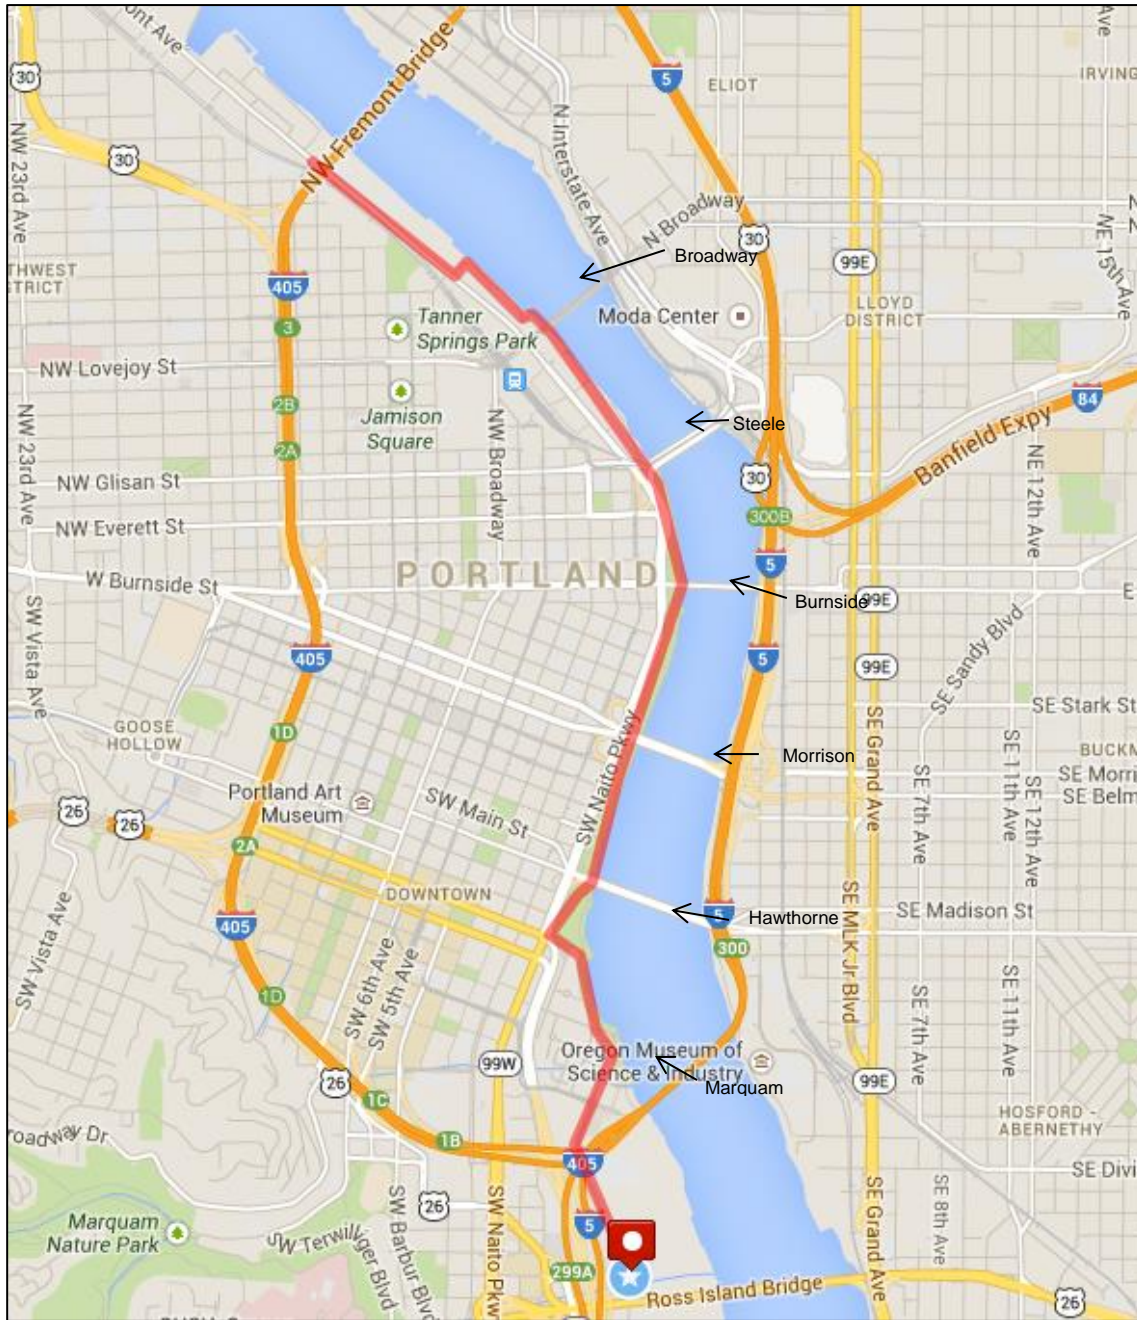

# Zidell – North Waterfront to Fremont Bridge

## Approximate ROUND TRIP Mileage from Zidells

2 Miles – Hawthorn Bridge

4 Miles – Steele Bridge

6 Miles – Fremont Bridge