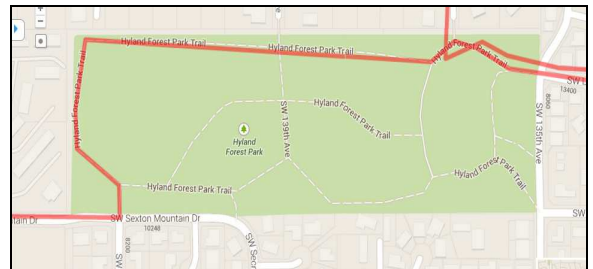

- Start at **Portland Running Company**,
- **Right** onto Fanno Creek Trail
- **Left** on long trail by **Red/Yellow** playground equip
- **Left** at Trail ends on Greenway (turns into Brockman)
- **Right** on Davies (which turns into Carr)
- **Left** on 133rd thru Meadow Way Park,
  - past **PORTA POTTY** exit on 133rd
- **Left** on Lancewood cross 135th into Hyland Forest Park
- **Stay Straight** on trail until it curves **Left**, exit Maverick
- **Right** on Sexton Mtn, cross Murray
- **Right** on 155th
- **Left** on Rigert, **PORTA POTTY** in far right field here
- **Right** on Powerline trail past 159th
- **First Left** on trail to Summer Crest Park
- **Stay** on main trail past **PORTA POTTY**
- **Exit Trail Right** on Rigert Rd
- **Right** on 170th
- **Right** on Oak (which turns into Davis)
- **Left** on Powerline Trail (after 160th)

Hyland Forest Park Trails

- **Continue** on trail to end at Farmington
- **Left** on Farmington
- **Right** on 160th
- **Right** again on Farmington,
- **Left** onto Trail until it ends
- **Left** on Blanton St.
- **Right** on 160th, cross light at TV Hwy
- **Stay** on 160th which turns into Milikan
- **Left** into Interpretive Center **REST ROOMS and WATER FOUNTAIN**
- **Return and turn Left** on Milikan,
- **Left** on 154th Terr, **Left** again onto 153rd circle **Geoff Hollister Trail**
- **Return** on 153rd, and **Right** on 154th
- **Right** on Milikan which turns into 160th as you cross light at TV Hwy
- **Left** on Blanton St.
- **Right** on Powerline Trail thru Farmington until it ends at Davis

- **Left** on Davis
- **Right** on 152nd
- **Left** on Hart, cross Murray and stay on Hart
- **Right** on 136th
- **136th ends** at entrance into Hyland Park, take trail into park
- **First Left** on trail, exit straight onto Lancewood
- **Right** on 133rd thru park past **PORTA POTTY** out on 133rd
- **Right** on Carr/Davies
- **Left** on Brockman to Greenway to Trail
- **Right** on trail, **Right** past Red/Yellow playground equip back to PRC