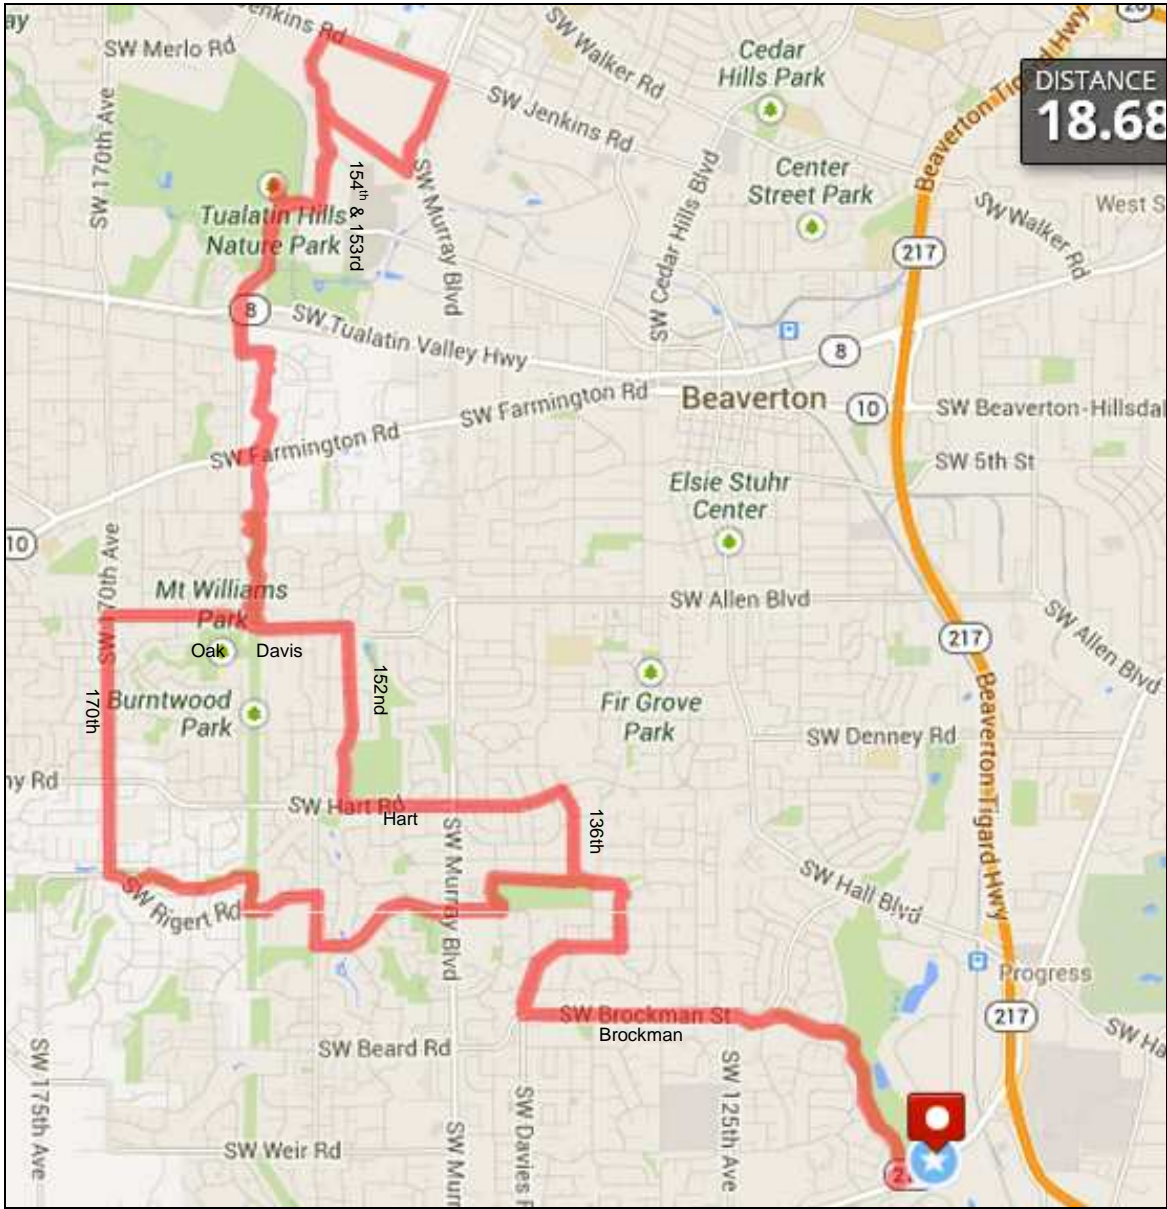

# Portland Fit – 30K (also known as 18.6 miles)

- Start at **Portland Running Company**,
- **Right** onto Fanno Creek Trail
- **Left** on long trail by **Red/Yellow** playground equip
- **Left** at Trail ends on Greenway (turns into Brockman)
- **Right** on Davies (which turns into Carr)
- **Left** on 133<sup>rd</sup> thru Meadow Way Park,
  - past **PORTA POTTY** exit on 133rd
- **Left** on Lancewood cross 135<sup>th</sup> into Hyland Forest Park
- **Stay Straight** on trail until it curves **Left**, exit Maverick
- **Right** on Sexton Mtn, cross Murray
- **Right** on 155<sup>th</sup>
- **Left** on Rigert, **PORTA POTTY** in far right field here
- **Right** on Powerline trail past 159<sup>th</sup>
- **First Left** on trail to Summer Crest Park
- **Stay** on main trail past **PORTA POTTY**
- **Exit Trail Right** on Rigert Rd
- **Right** on 170<sup>th</sup>
- **Right** on Oak (which turns into Davis)
- **Left** on Powerline Trail (after 160<sup>th</sup>)

Hyland Forest Park Trails

- **Continue** on trail to end at Farmington
- **Left** on Farmington
- **Right** on 160<sup>th</sup>
- **Right** again on Farmington,
- **Left** onto Trail until it ends
- **Left** on Blanton St.
- **Right** on 160<sup>th</sup>, cross light at TV Hwy
- **Stay** on 160<sup>th</sup> which turns into Milikan
- **Left** into Interpretive Center **REST ROOMS and WATER FOUNTAIN**
- **Return and turn Left** on Milikan,
- **Left** on 154th Terr, **Left** again onto 153rd circle **Geoff Hollister Trail**
- **Return** on 153<sup>rd</sup>, and **Right** on 154<sup>th</sup>
- **Right** on Milikan which turns into 160<sup>th</sup> as you cross light at TV Hwy
- **Left** on Blanton St.
- **Right** on Powerline Trail thru Farmington until it ends at Davis