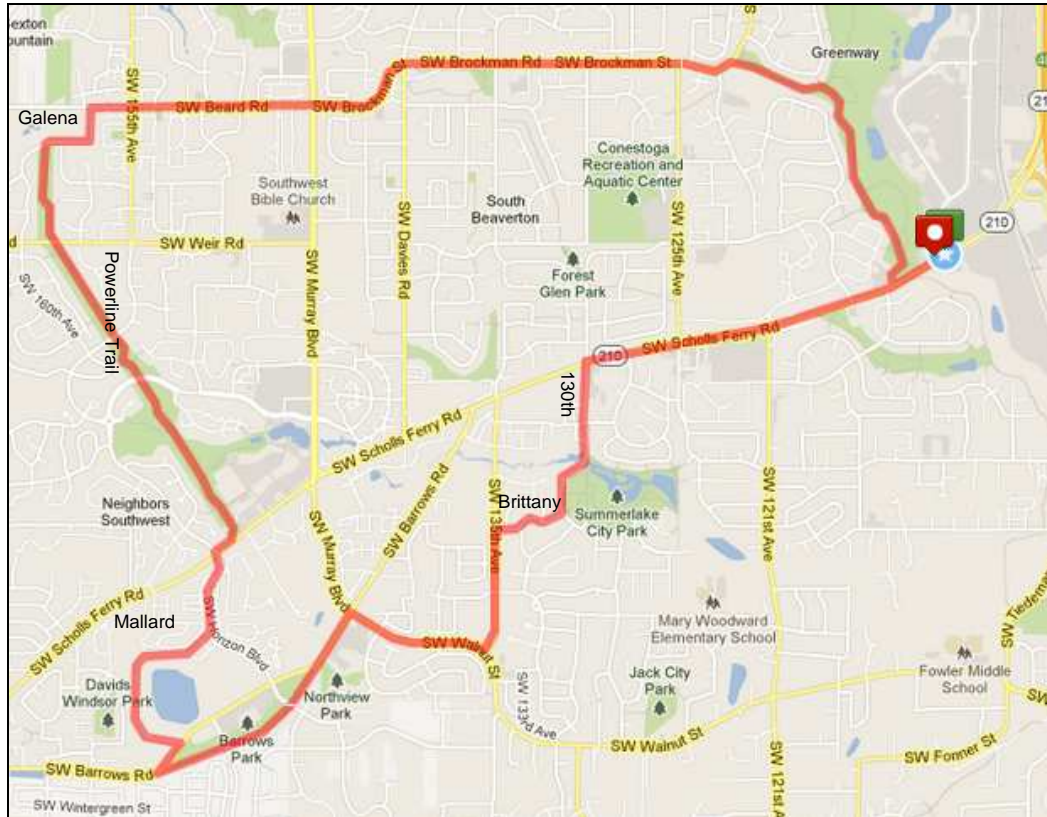

Portland Fit – 8 Miles Powerlines/Quarry/Lake Summer Lake

- Start at **PRC, Right** onto Fanno Creek Trail
- **Left** on long trail **Red/Yellow** playground equip
- Trail ends at Greenway, turns into Brockman
- Cross Murray at light, Brockman turns into Beard
- Cross 155th, Beard turns into Nora
- **Left** on Galena,
- **Right** on Galena to Powerline Trail on your **Left**
- **Right** on Scholls Ferry
- **Left** at light on Horizon Blvd
- **Right** on Mallard around Quarry/Lake
- **Right** on Barrows Rd,
- **Left** at Crosswalk
- **Left** on Barrow Trail (goes behind Big Al's)
- **Right** on Walnut
- **Left** on 135th
- **Right** on Brittany (sign to Summerlake Park)
- **Left** on Winterlake Dr.
- **Left** on 130th
- **Right** on Scholls Ferry
- Return to **PRC**