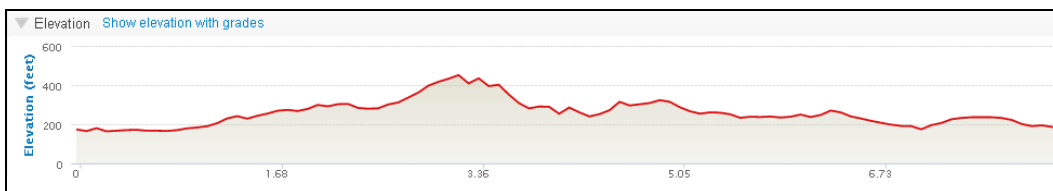

Portland Fit – 8 Miles Powerlines/Quarry/Lake Summer Lake

- Start at **PRC, Right** onto Fanno Creek Trail
- **Left** on long trail **Red/Yellow** playground equip
- Trail ends at Greenway, turns into Brockman
- Cross Murray at light, Brockman turns into Beard
- Cross 155th, Beard turns into Nora
- **Left** on Galena,
- **Right** on Galena to Powerline Trail on your **Left**
- **Right** on Scholls Ferry
- **Left** at light on Horizon Blvd
- **Right** on Mallard around Quarry/Lake
- **Right** on Barrows Rd,
- **Left** at Crosswalk
- **Left** on Barrow Trail (goes behind Big Al's)
- **Right** on Walnut
- **Left** on 135th
- **Right** on Brittany (sign to Summerlake Park)
- **Left** on Winterlake Dr.
- **Left** on 130th
- **Right** on Scholls Ferry
- Return to **PRC**